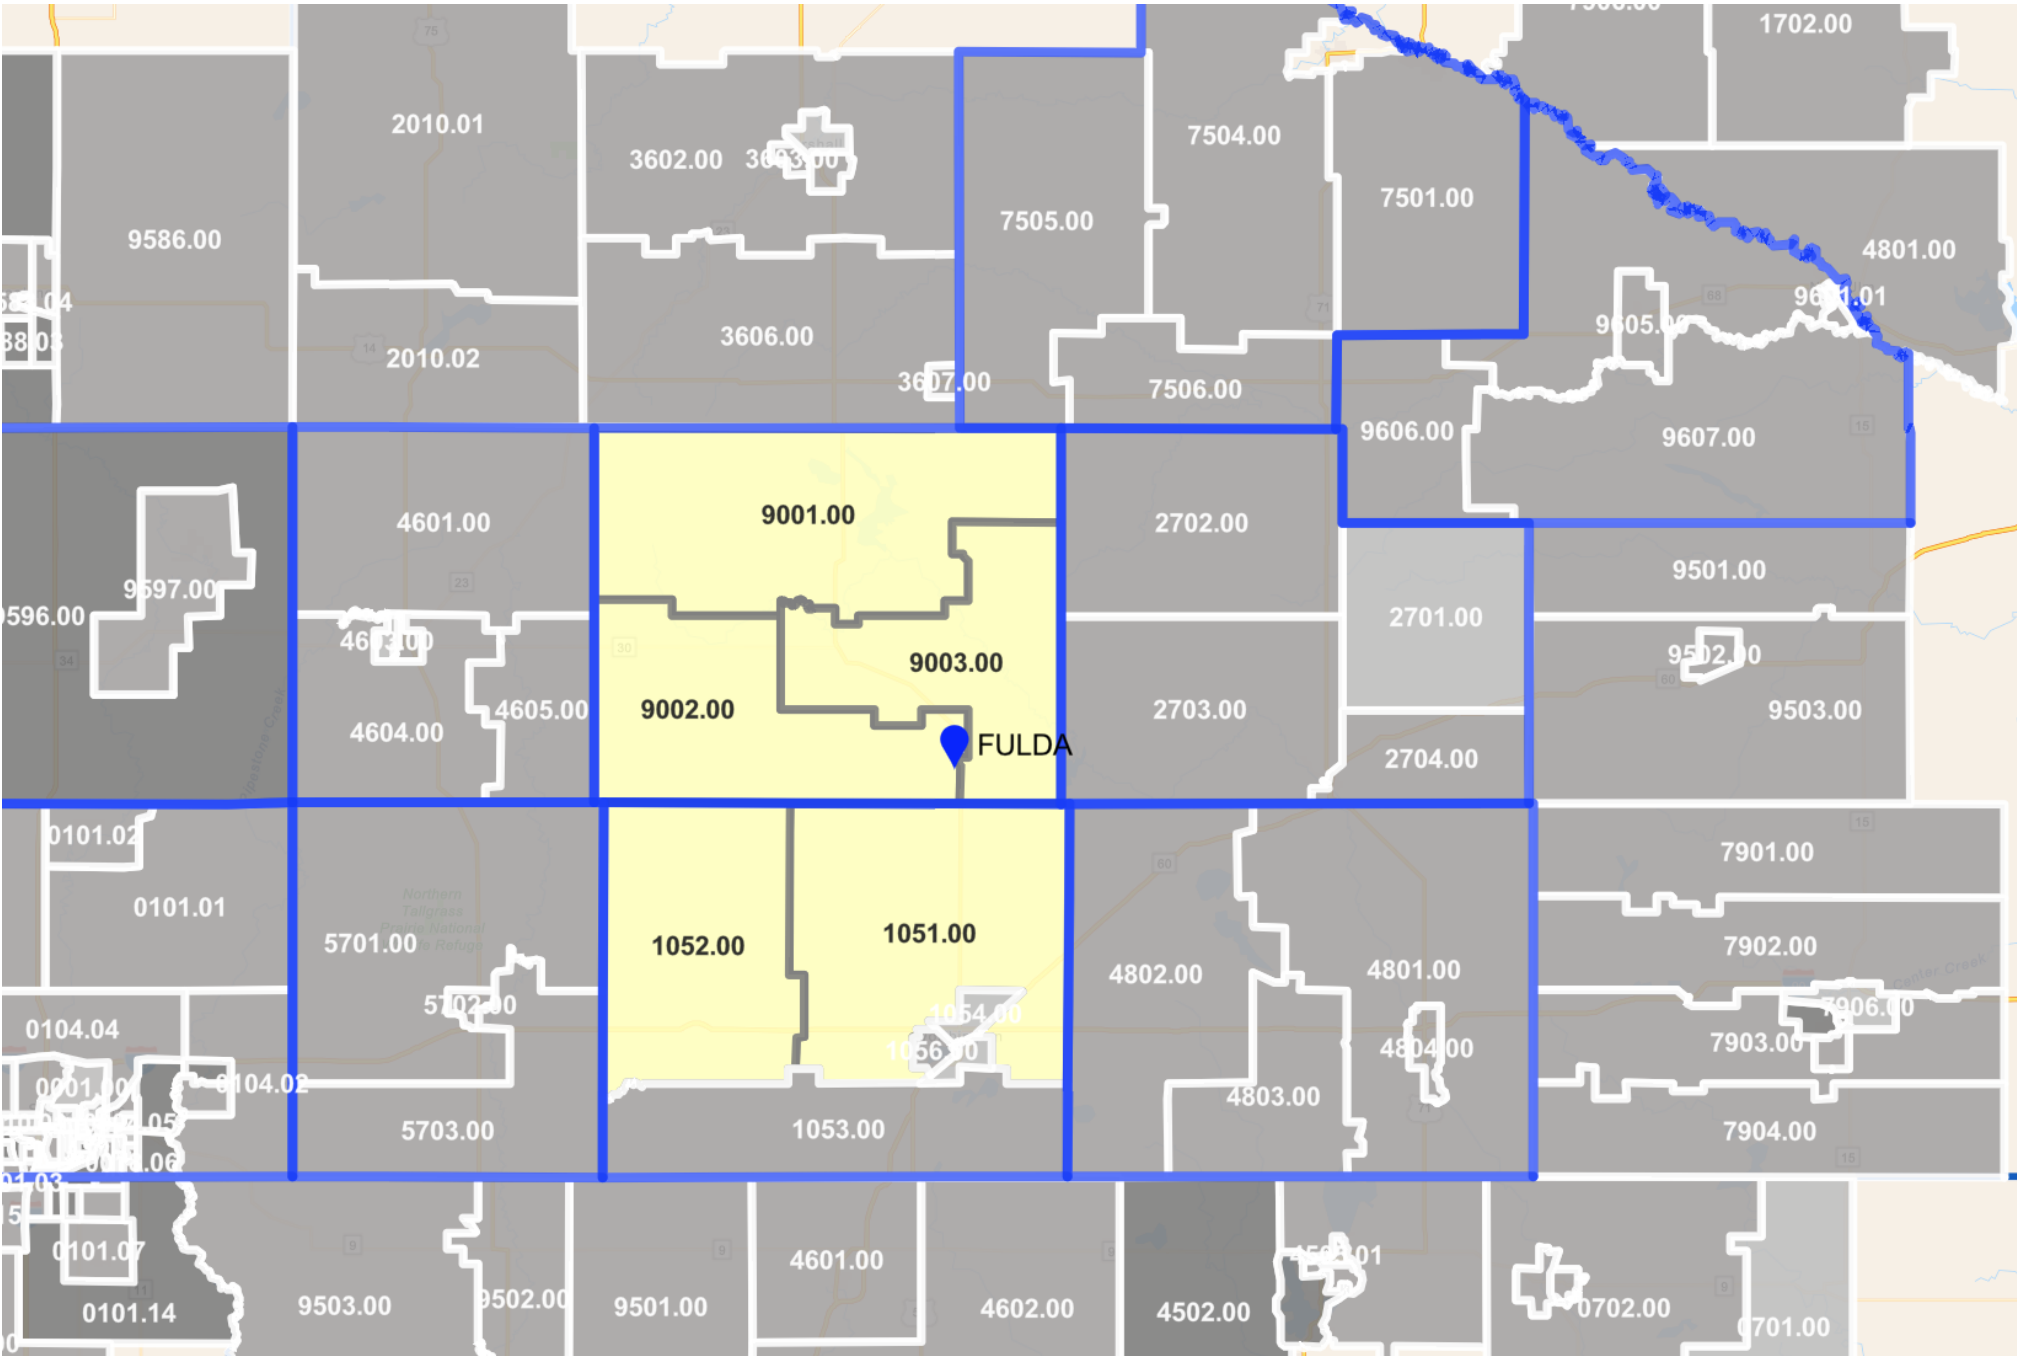

01 Fulda

Tract Income Level

Light Blue	Inside - Low
Pink	Inside - Moderate
Yellow	Inside - Middle
Light Green	Inside - Upper
Light Purple	Inside - Unclassified
Light Gray	Outside - Low
Medium Gray	Outside - Moderate
Dark Gray	Outside - Middle
Very Dark Gray	Outside - Upper
White	Outside - Unclassified

02 LAKEFIELD

Tract Income Level

	Inside - Low
	Inside - Moderate
	Inside - Middle
	Inside - Upper
	Inside - Unclassified
	Outside - Low
	Outside - Moderate
	Outside - Middle
	Outside - Upper
	Outside - Unclassified

03 Hastings

Tract Income Level

Light Blue	Inside - Low
Pink	Inside - Moderate
Yellow	Inside - Middle
Light Green	Inside - Upper
Light Purple	Inside - Unclassified
Light Gray	Outside - Low
Medium Gray	Outside - Moderate
Dark Gray	Outside - Middle
Very Dark Gray	Outside - Upper
White	Outside - Unclassified

05 LeRoy

Tract Income Level

	Inside - Low
	Inside - Moderate
	Inside - Middle
	Inside - Upper
	Inside - Unclassified
	Outside - Low
	Outside - Moderate
	Outside - Middle
	Outside - Upper
	Outside - Unclassified